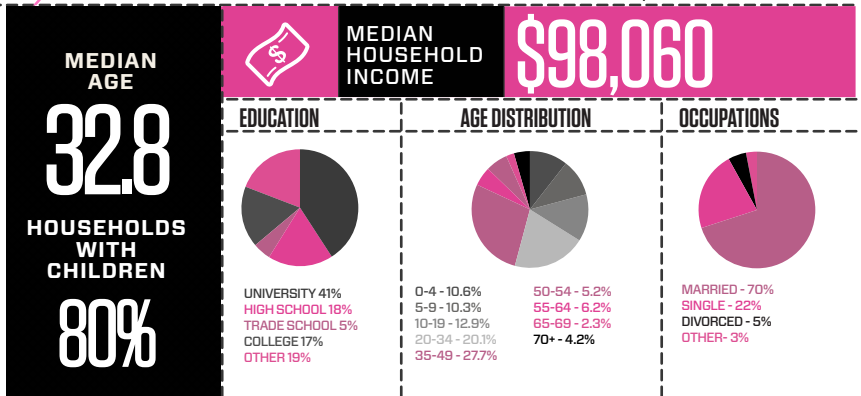

LOCATION

ELECTORAL DISTRICTS

FEDERAL
Vaughan-Woodbridge
Francesco Sorbara, MP

PROVINCIAL
Vaughan
Steven Del Duca, MPP

CITY
Ward 3
Councillor Rosanna DeFrancesca

DEMOGRAPHICS

L4H OM7

91 ROSARIO DRIVE